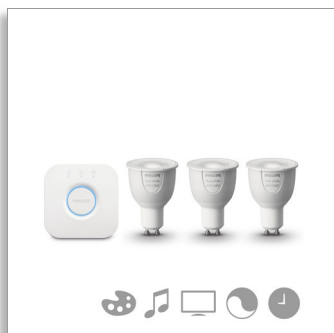

Philips Hue  
White and color ambiance

Starter kit  
GU10

8718696508626